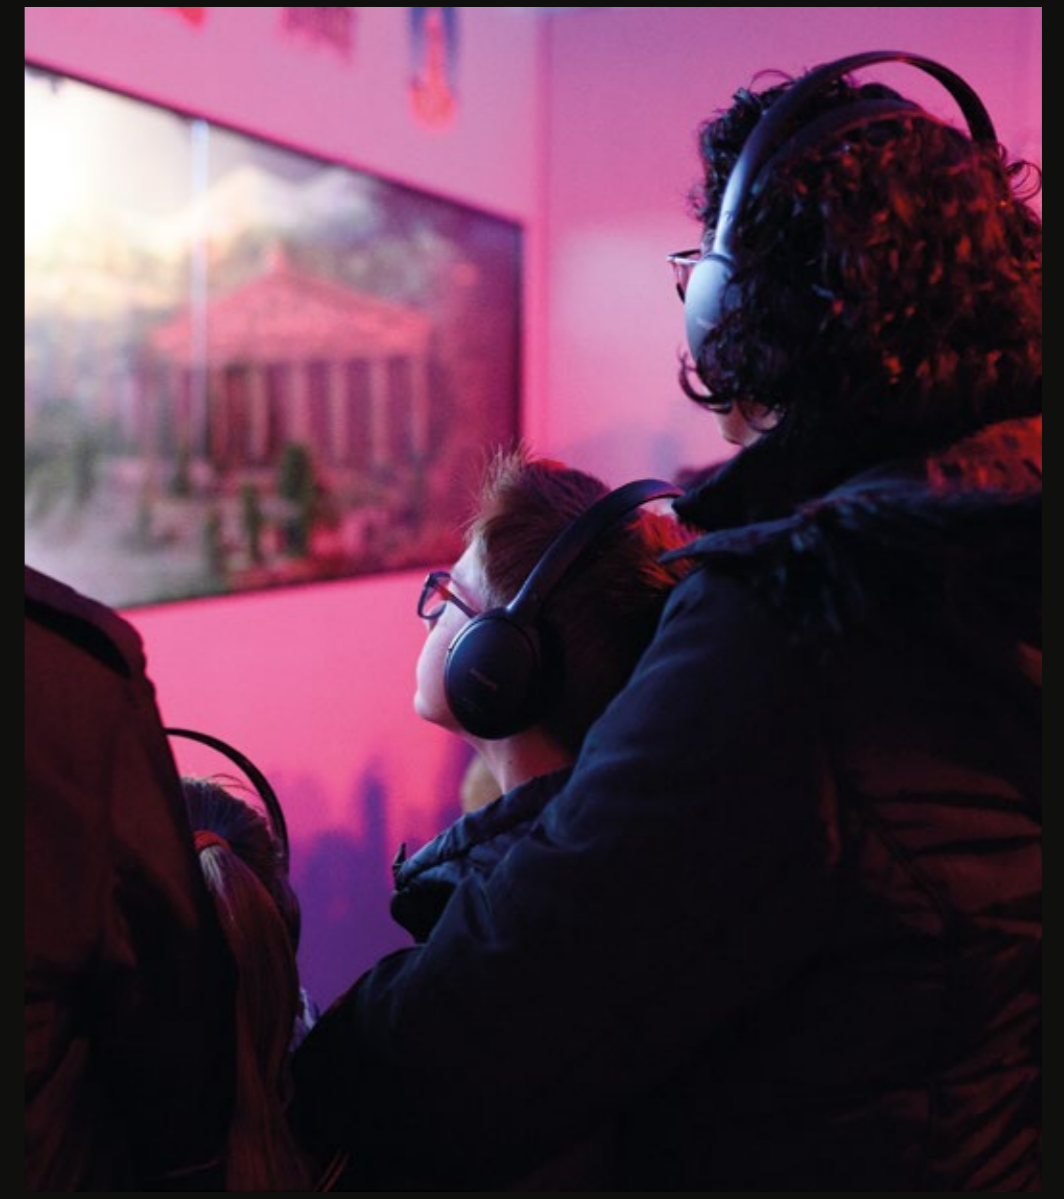

You are not just a spectator: you are the main character, with the ability to walk through and come face to face with epic challenges in a completely immersive environment.

THE MAGIC BEHIND THE ART

Enter **The Magic Behind the Art**, a fascinating experience that takes you to the creative heart of Windows to Infinity. With state-of-the-art VR technology, you will step into **the artists' real workshop**, a vibrant space where creativity comes to life.

Watch the craftsmen in action: designing, sculpting and shaping stunning pieces of art. From initial sketches to final works of art, every detail connects the viewer to the artistic process.

More than just watching, you will feel like you are part of this creative world, surrounded by tools and pieces being constructed as artists work in real time. You will have an immersive experience that combines traditional art with technological innovation.