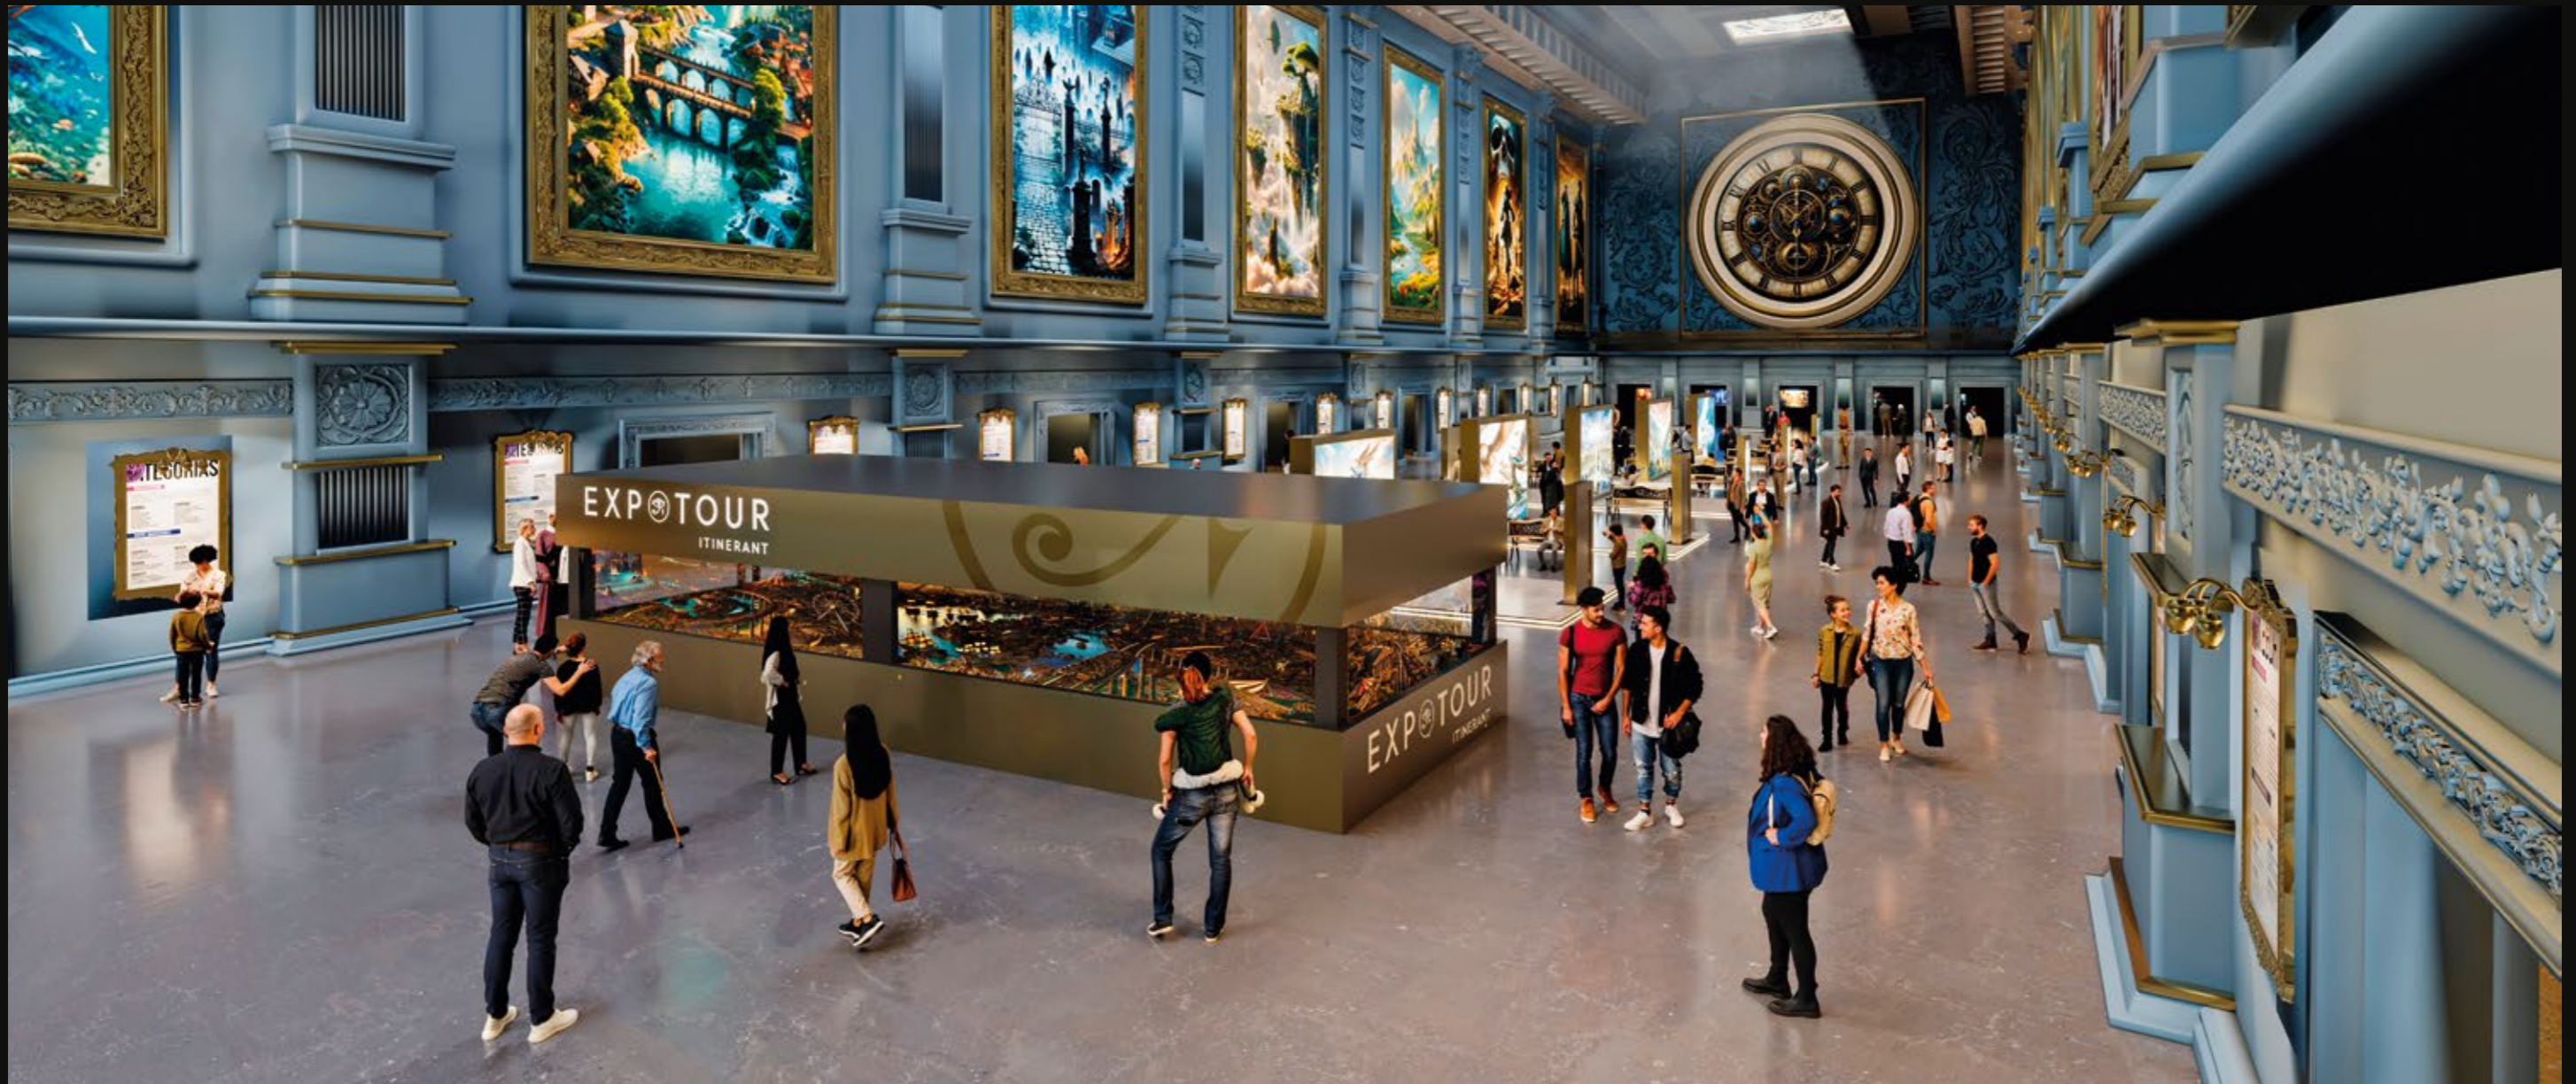

THE CENTRAL HALL

The **central hall** is decorated to transport visitors to a classic era, combining elegance with a touch of modernity. Inspired by the **great train stations of the past**, its majestic architecture creates an atmosphere that fuses the ancient with the contemporary in an environment of great beauty.

Majestic doors connect the central hall with each of the rooms hosting the different visions, the immersive rooms and the Corner of Imagination (thematic boutique).

This space, which includes the Universe of Wonders (Monumental Model) and virtual photo-calls, is designed not only to be admired, but also to invite exploration and interaction, in an environment that celebrates both functionality and aesthetic beauty.