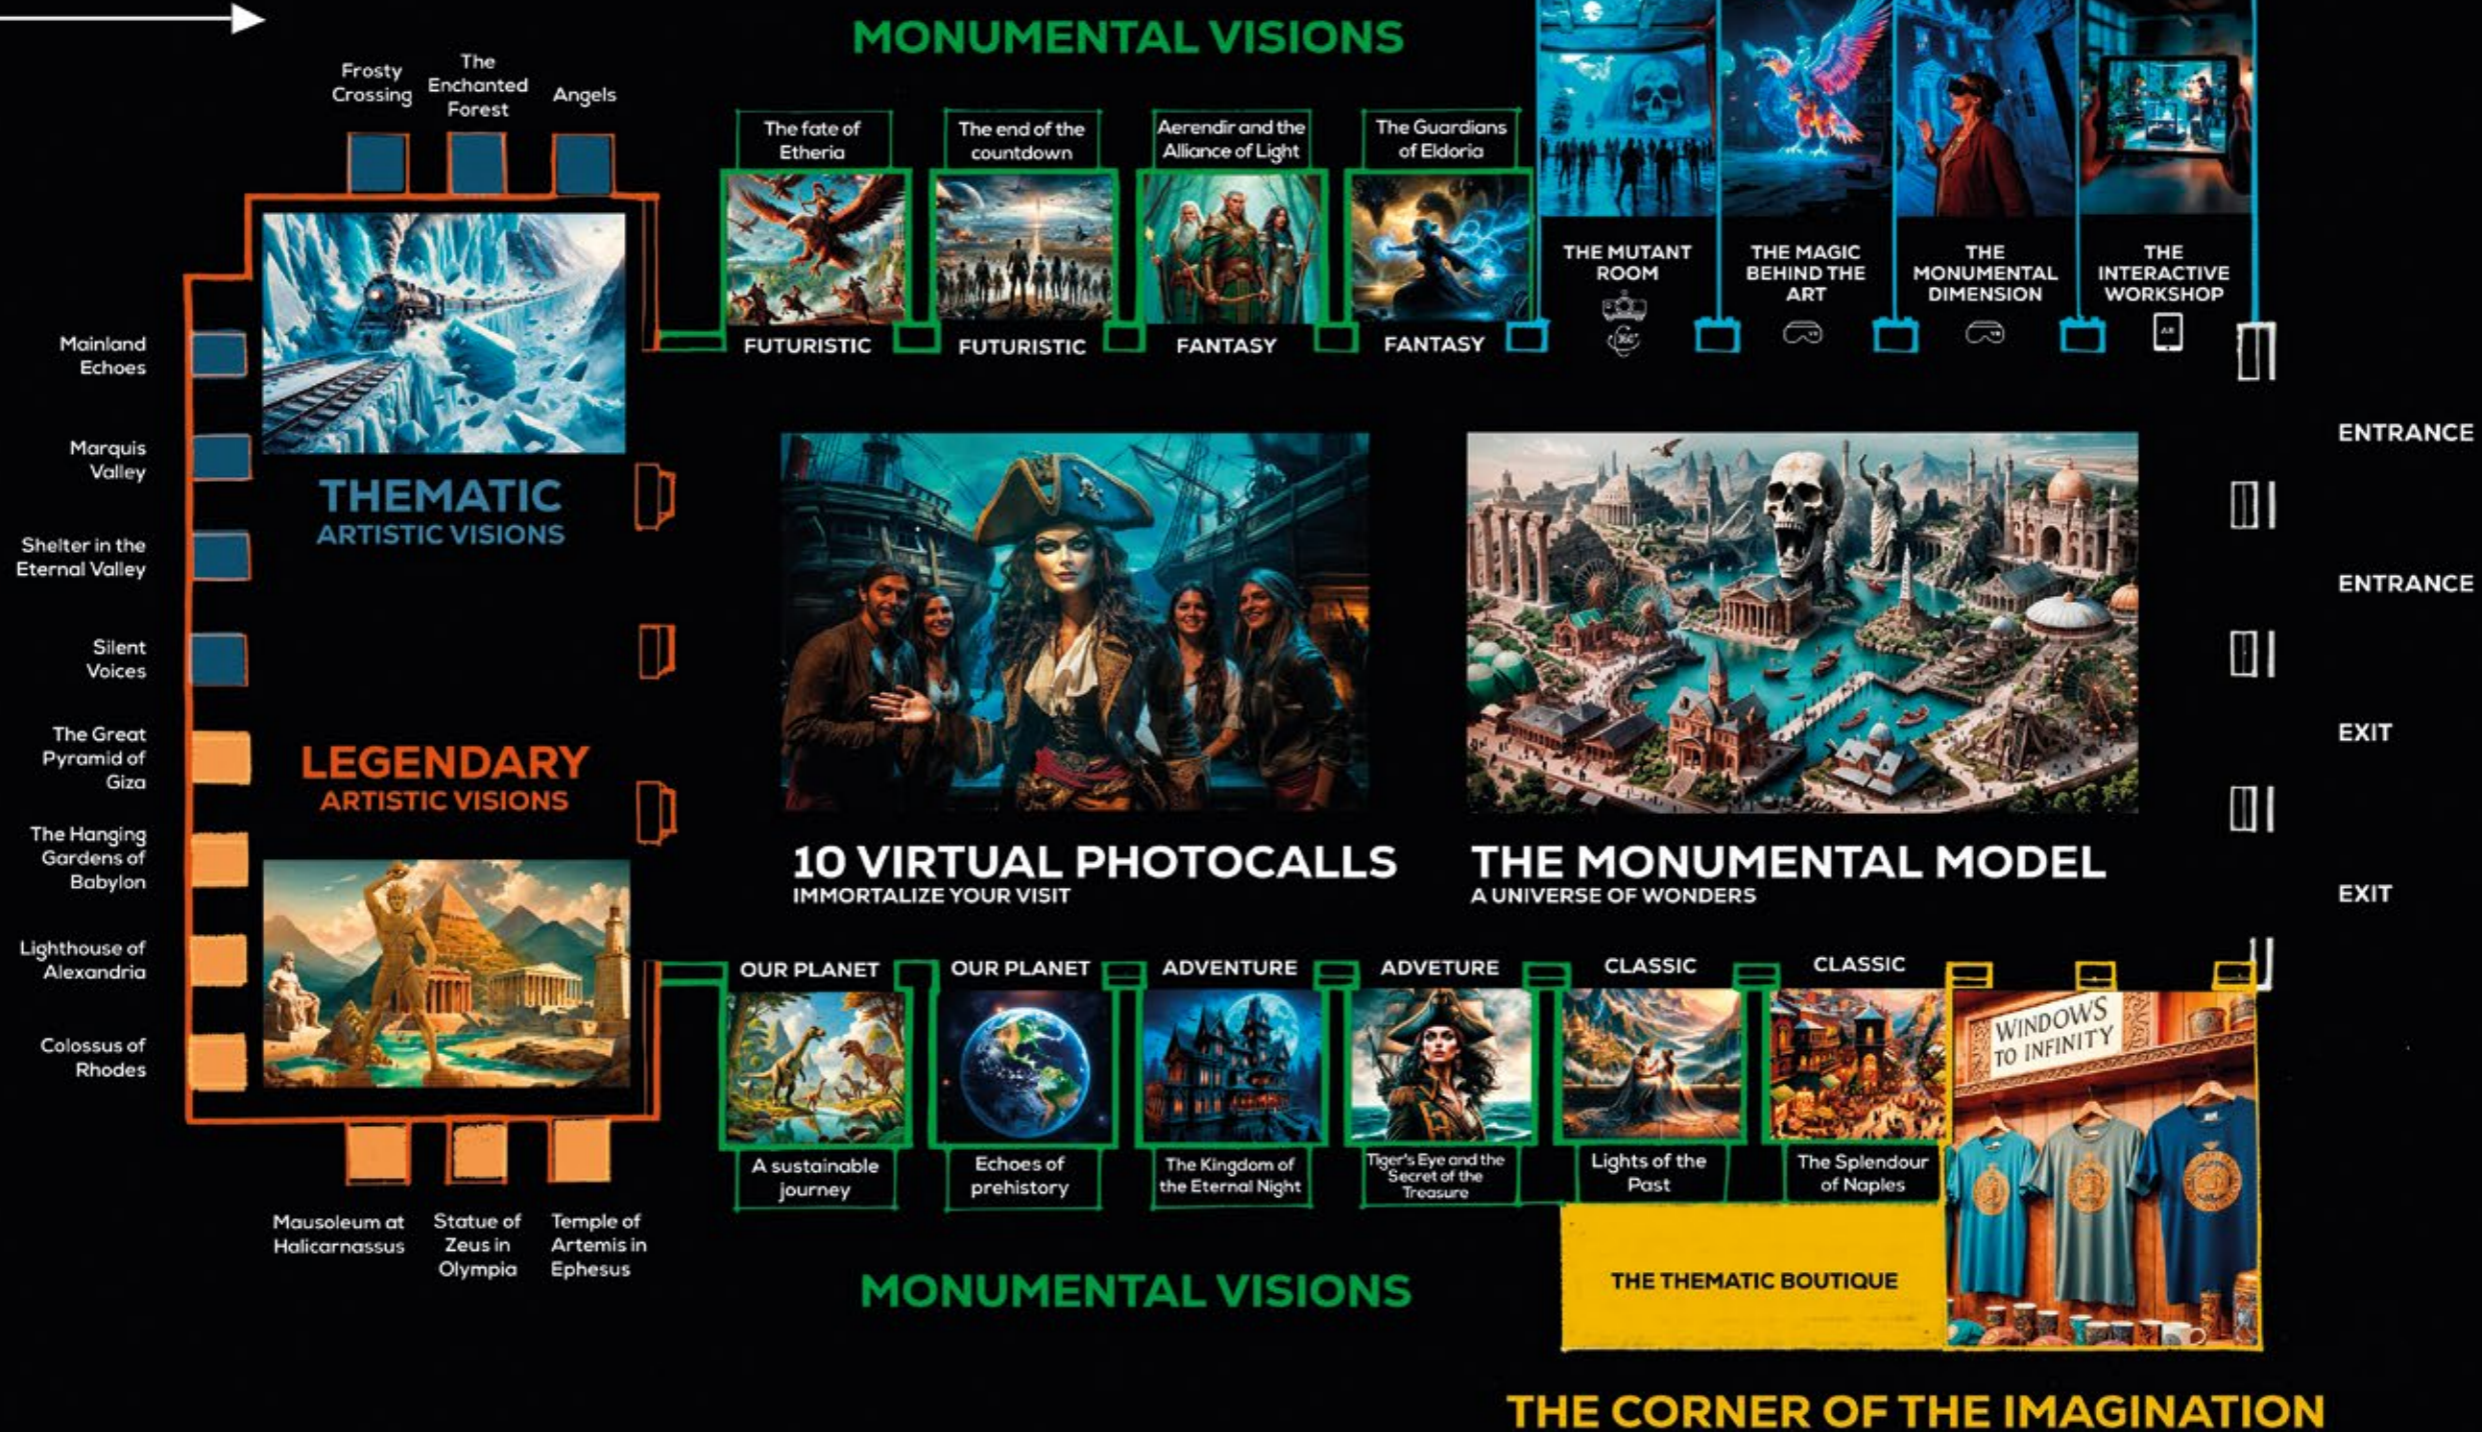

Majestic doors connect the central hall with each of the rooms hosting the different visions, the immersive rooms and the Corner of Imagination (thematic boutique).

This space, which includes the Universe of Wonders (Monumental Model) and virtual photo-calls, is designed not only to be admired, but also to invite exploration and interaction, in an environment that celebrates both functionality and aesthetic beauty.

WINDOWS TO INFINITY MAP

This map shows the **Windows to Infinity** exhibition with all its elements: the different rooms, the location of the visions and their categories, the immersive rooms, the thematic boutique, the monumental model and the virtual photocalls to enjoy the entire experience offered by our exhibition.

5000 M²

VIRTUAL PHOTOCALLS: IMMORTALIZE YOUR VISIT

At the heart of **Windows to Infinity**, the central hall is transformed into a dream scenario with **our ten virtual photocalls**. Get ready to become the star next to the most iconic characters in the exhibition. In ten thematic areas, each dedicated to a different vision, visitors can interact and take photos of themselves with the virtual characters in fascinating scenarios.

WINDOWS TO INFINITY VISIONS

Thematic artistic visions, legendary artistic visions, and monumental visions are at the heart of Windows to Infinity and transport visitors through time, diverse cultures, and fantasy worlds. Each section is designed to immerse the audience in deep narratives, where art, technology and emotion unite to bring the story to life.